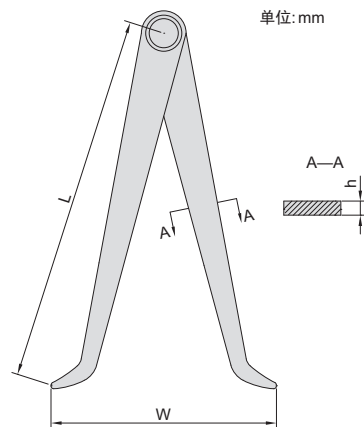

内卡规

981系列

◆ 碳钢尺身

981-006-01

货号	尺寸(L)	厚度范围(W)	h
981-006-01	150mm	15-150mm	2mm
981-008-01	200mm	15-200mm	2mm
981-010-01	250mm	15-250mm	3mm
981-012-01	300mm	15-300mm	3mm
981-016-01	400mm	30-400mm	3mm
981-020-01	500mm	30-500mm	3mm
981-024-01	600mm	30-600mm	3mm
981-032-01	800mm	30-800mm	4mm
981-040-01	1000mm	30-1000mm	4mm